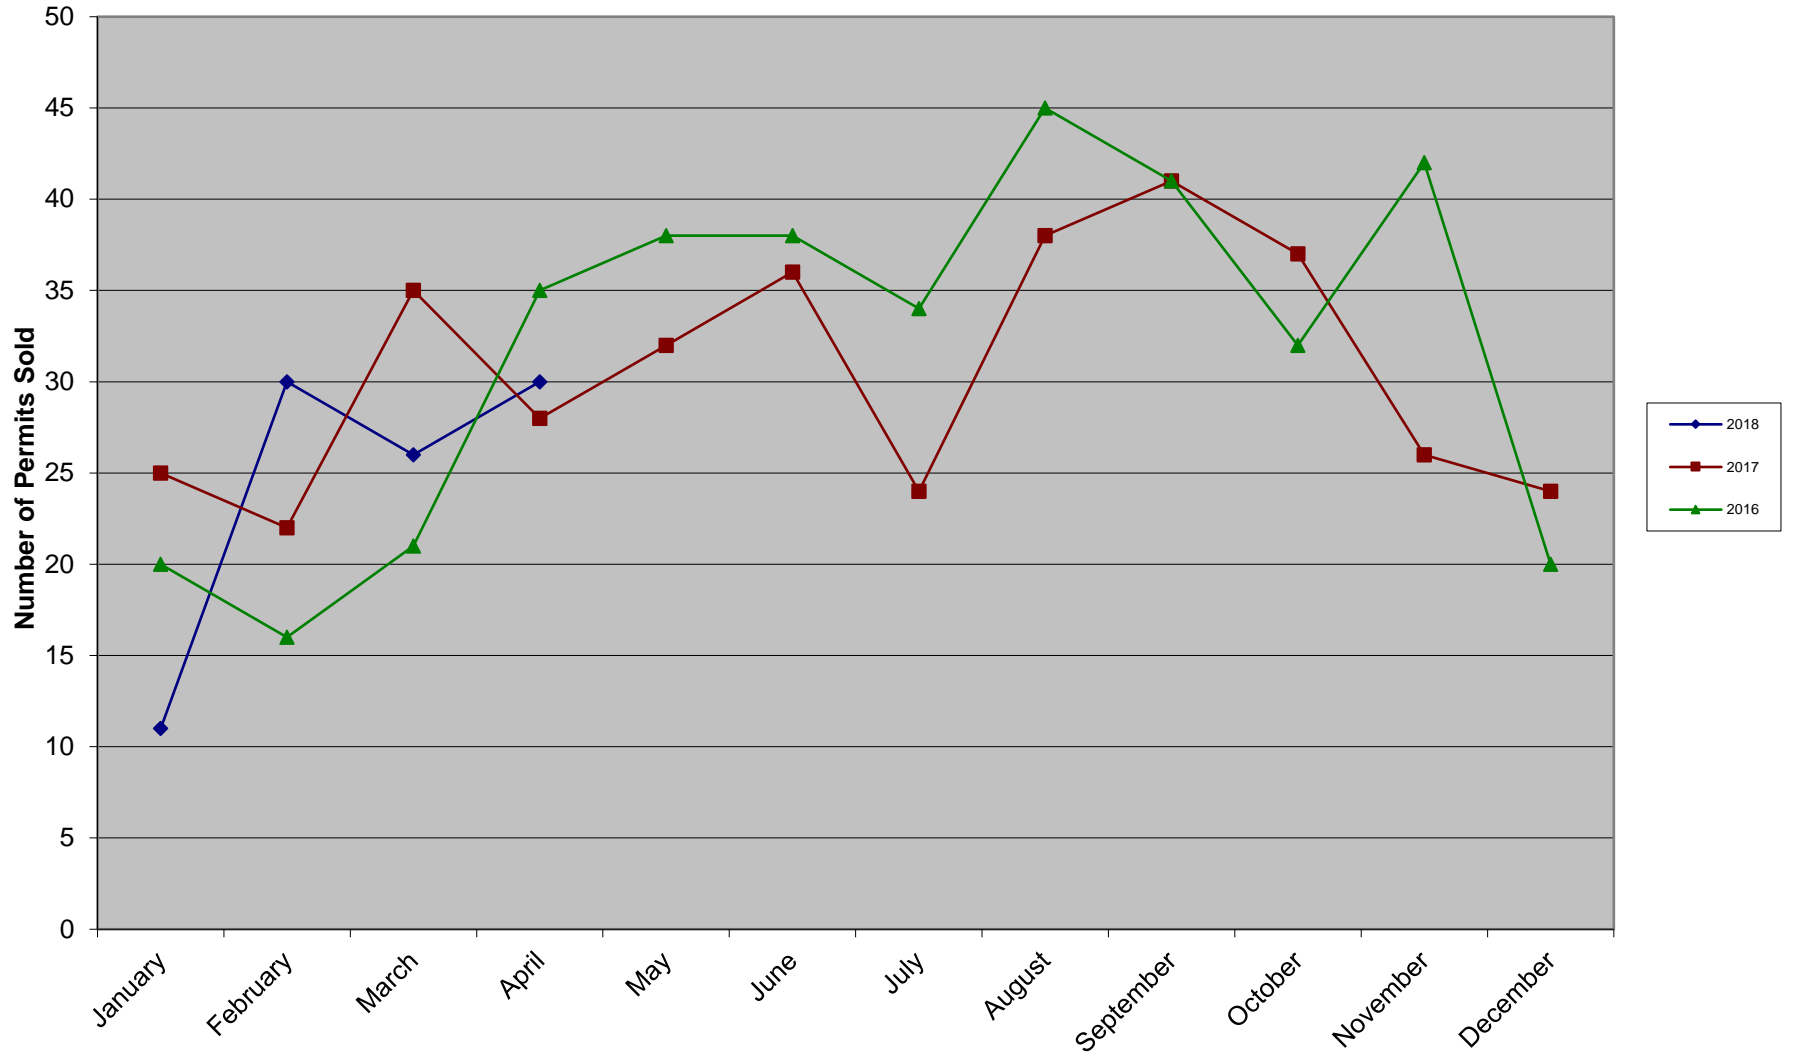

Minor Construction