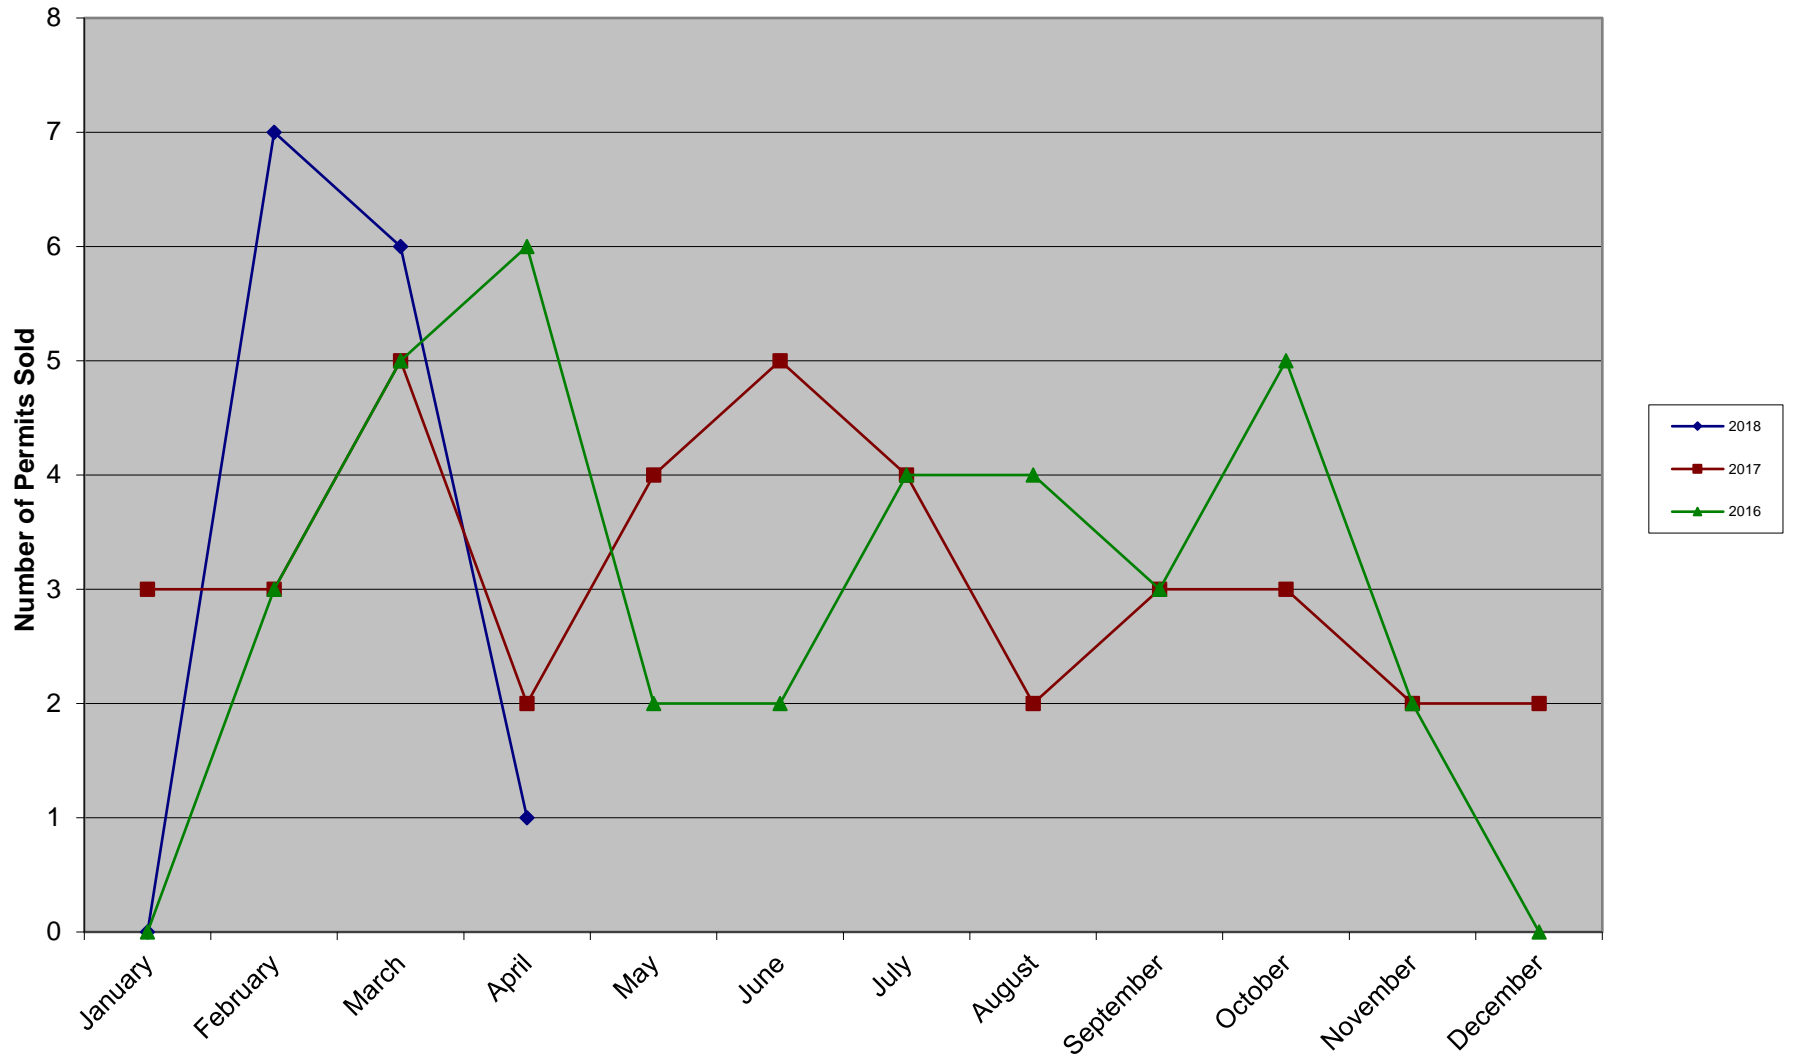

Mobile Homes