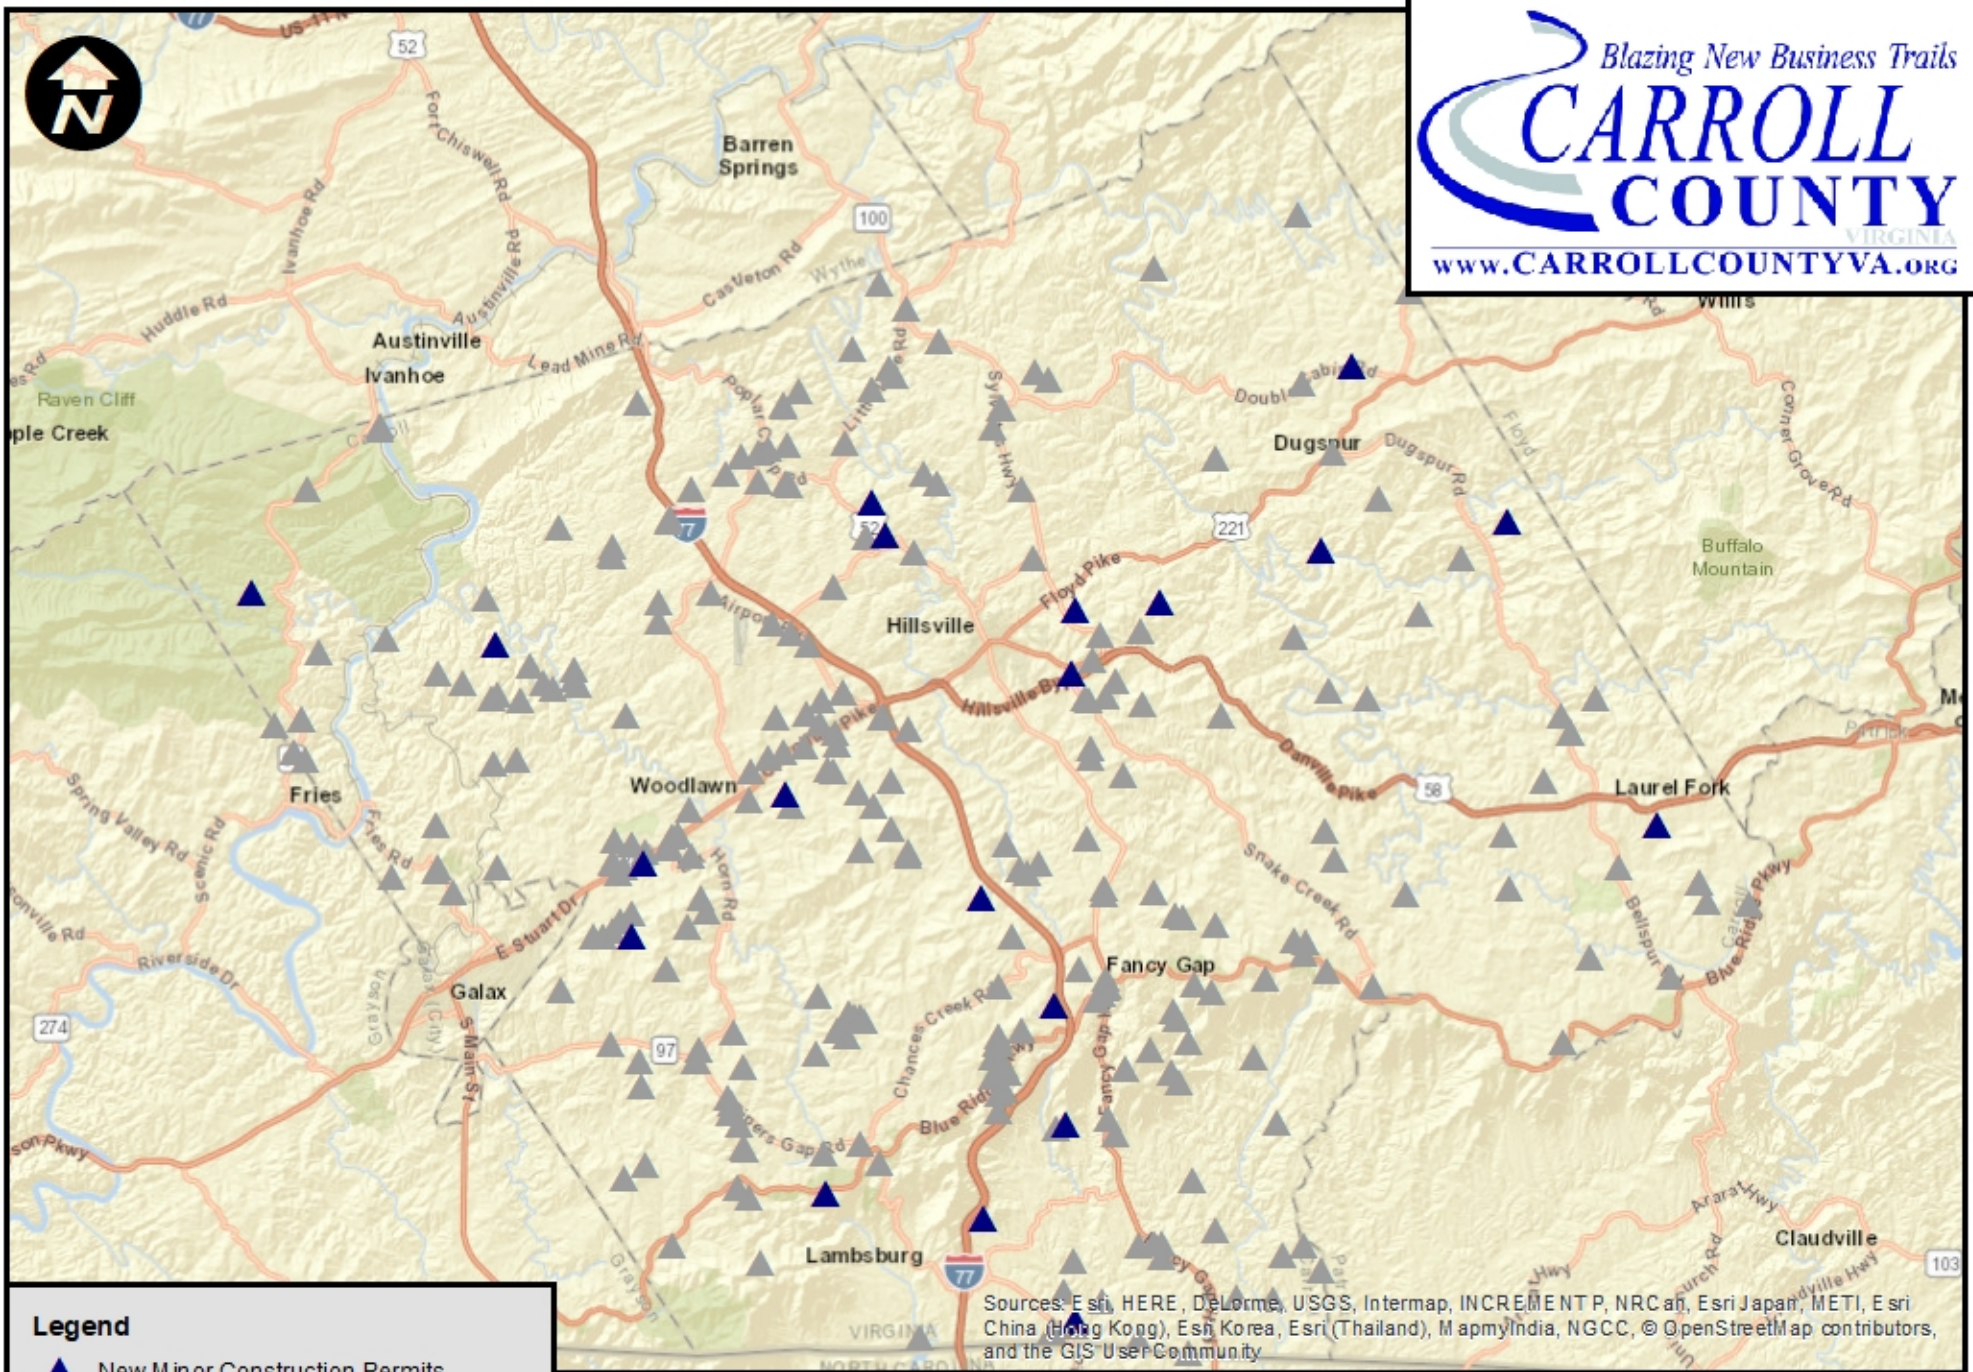

Legend

- New Minor Construction Permits
- Outstanding Minor Construction Permits

Sources: Esri, HERE, DeLorme, USGS, Intermap, INCREMENT P, NRCA, Esri Japan, METI, Esri China (Hong Kong), Esri Korea, Esri (Thailand), MapmyIndia, NGCC, © OpenStreetMap contributors, and the GIS User Community

Date: 5/3/2018
Drawn by: Justin Barnard

Minor Construction Permit Map