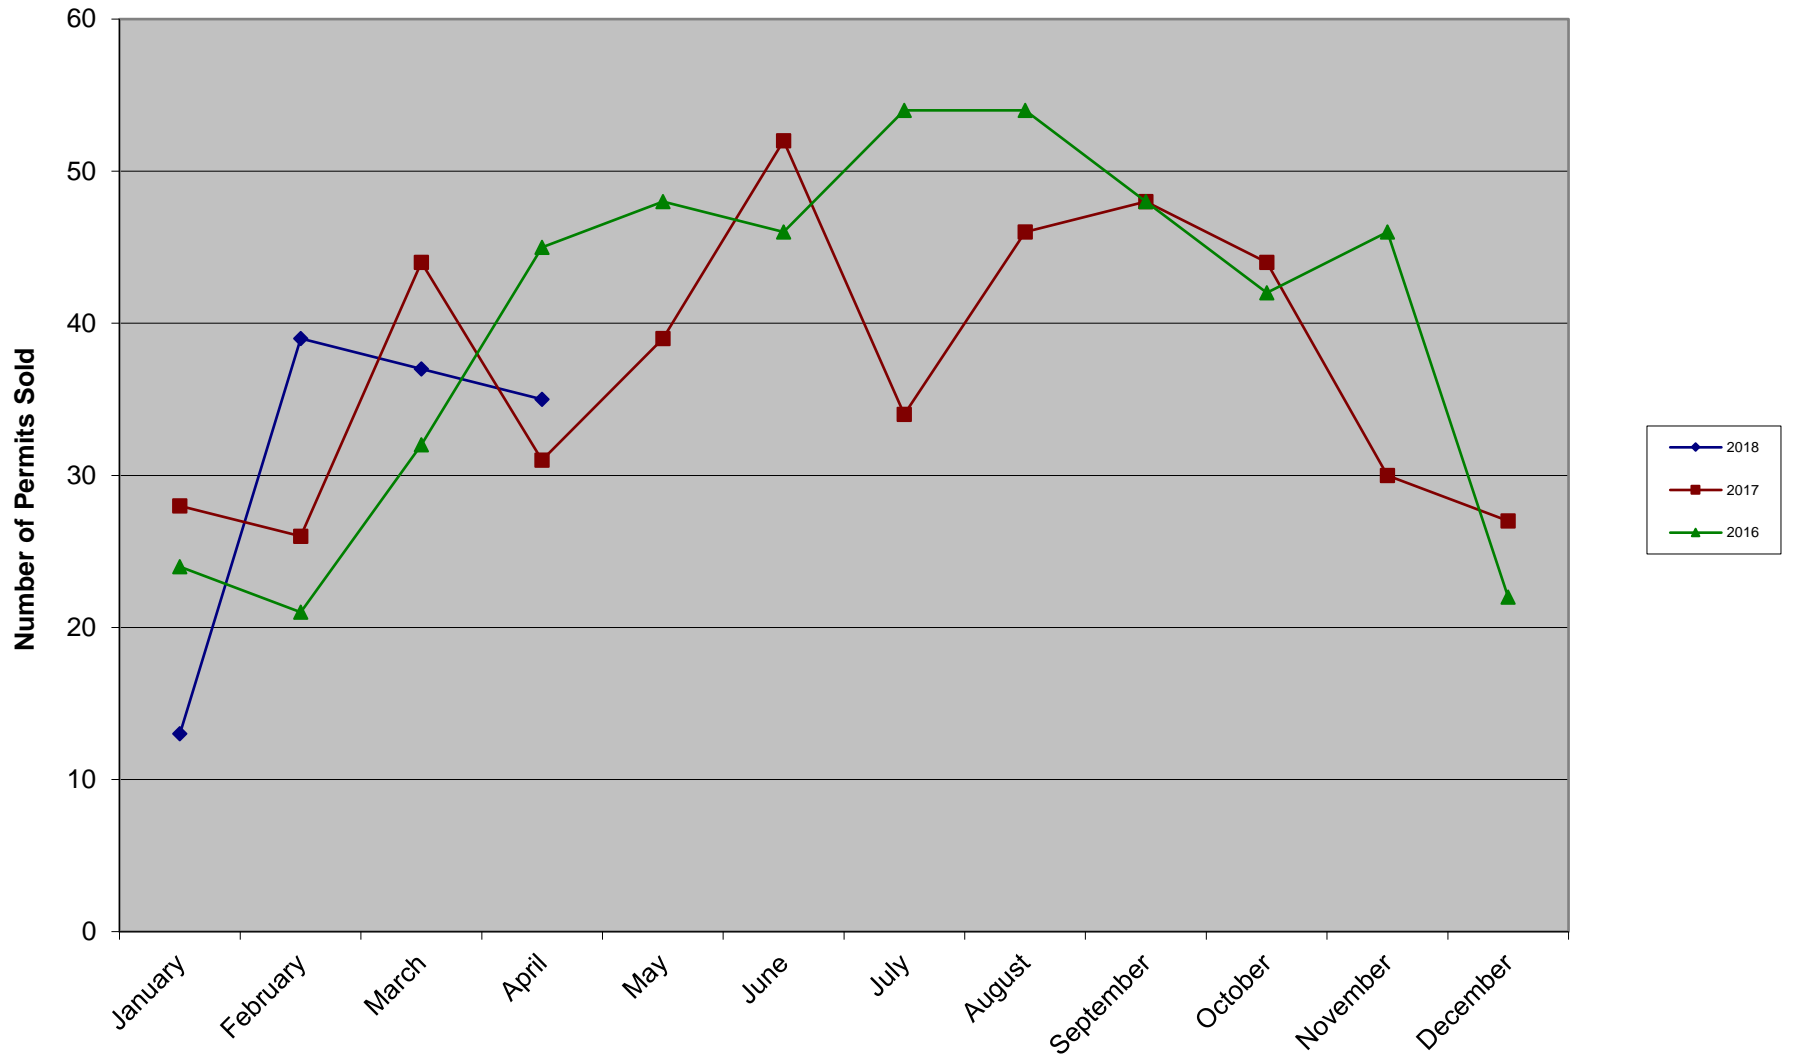

# Total

Date: 5/3/2018  
 Drawn by: Justin Barnard